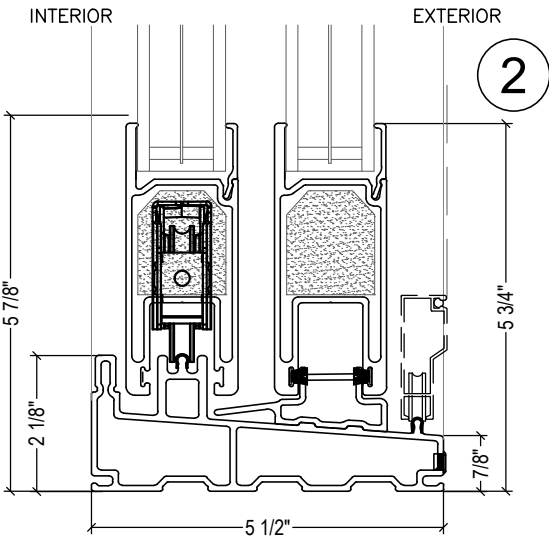

SIDELITE AND TRANSOM MULLIONS

GLAZING SHOWN IS ZR-5/6 SERIES.
REFER TO GLAZING OPTIONS FOR
SERIES SPECIFIC GLAZING DETAILS.

SIDELITE AND TRANSOM MULLIONS

GLAZING SHOWN IS ZR-5/6 SERIES.
REFER TO GLAZING OPTIONS FOR
SERIES SPECIFIC GLAZING DETAILS.