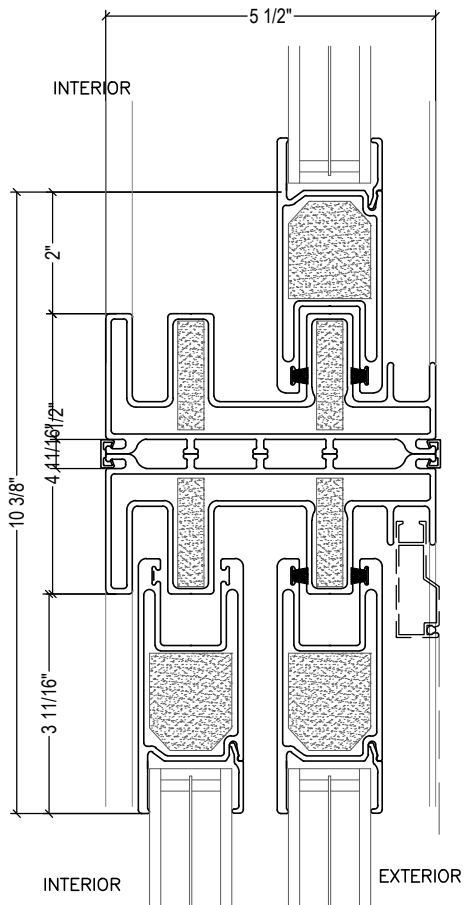

SIDELITE AND TRANSOM MULLIONS

GLAZING SHOWN IS ZR-5/6 SERIES.
REFER TO GLAZING OPTIONS FOR
SERIES SPECIFIC GLAZING DETAILS.

SIDELITE AND TRANSOM MULLIONS

GLAZING SHOWN IS ZR-5/6 SERIES.
REFER TO GLAZING OPTIONS FOR
SERIES SPECIFIC GLAZING DETAILS.