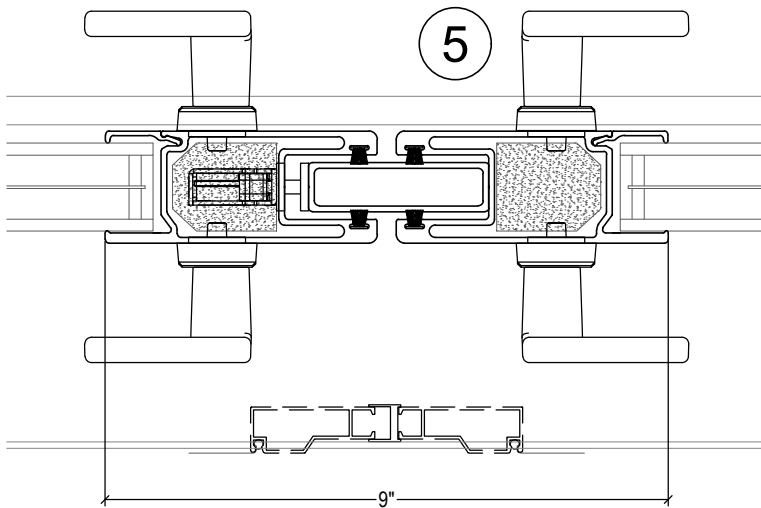

SIDELITE AND TRANSOM MULLIONS

GLAZING SHOWN IS ZR-5/6 SERIES.
REFER TO GLAZING OPTIONS FOR
SERIES SPECIFIC GLAZING DETAILS.

SIDELITE AND TRANSOM MULLIONS

GLAZING SHOWN IS ZR-5/6 SERIES.
REFER TO GLAZING OPTIONS FOR
SERIES SPECIFIC GLAZING DETAILS.