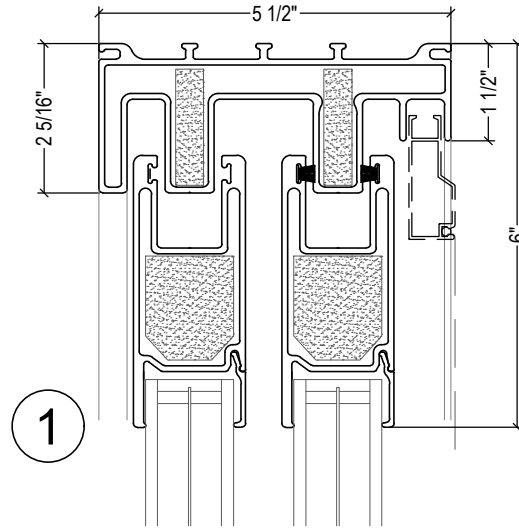

SIDELITE AND TRANSOM MULLIONS

GLAZING SHOWN IS ZR-5/6 SERIES.
REFER TO GLAZING OPTIONS FOR
SERIES SPECIFIC GLAZING DETAILS.

SIDELITE AND TRANSOM MULLIONS

GLAZING SHOWN IS ZR-5/6 SERIES.
REFER TO GLAZING OPTIONS FOR
SERIES SPECIFIC GLAZING DETAILS.