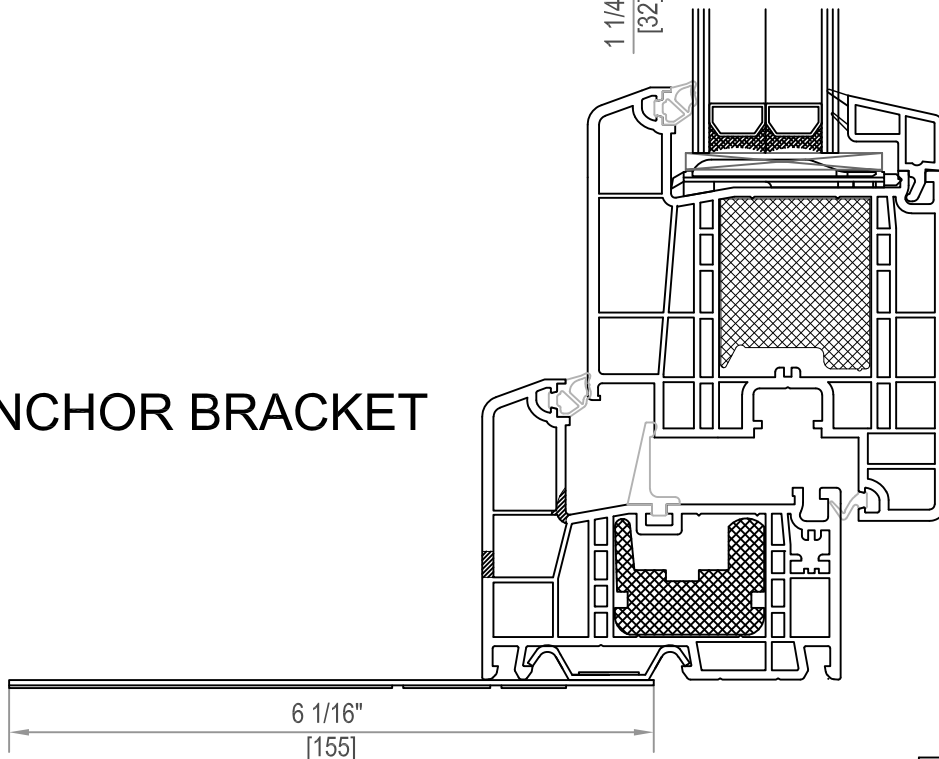

SCALE: NTS

SECTION AT HEAD AND SILL

SERIES/GLAZING: TR-6

FRAME TYPE: STD

REINFORCEMENT: FULLY REINFORCED

SCALE: 6" = 1'-0"

SECTION AT JAMBS

SERIES/GLAZING: TR-6