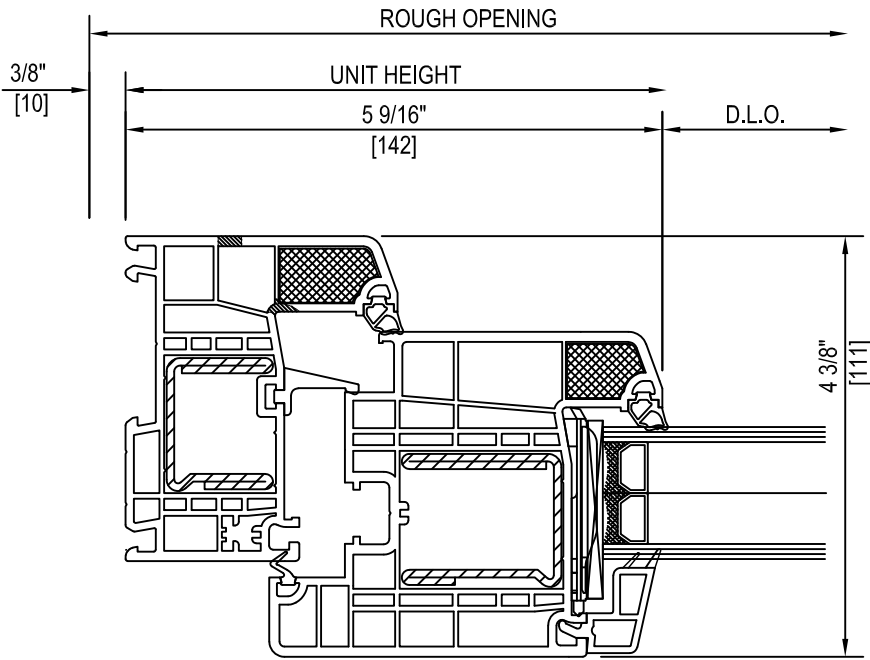

SCALE: NTS

SECTION AT HEAD AND SILL

SERIES/GLAZING: TR-6

FRAME TYPE: STD

REINFORCEMENT: FULLY REINFORCED

SCALE: 6" = 1'-0"

SECTION AT JAMBS

SERIES/GLAZING: TR-6

FRAME TYPE: STD

REINFORCEMENT: FULLY REINFORCED

SCALE: 6" = 1'-0"

SECTION AT HEAD AND SILL

SERIES/GLAZING: TR-6 PH+

FRAME TYPE: PH+

REINFORCEMENT: FULLY REINFORCED

SCALE: 6" = 1'-0"