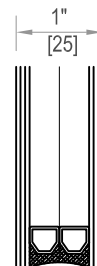

ALL GLAZING OPTIONS

TYROL STANDARD

TYROL PH+

3-SERIES

ARGON FILL

NOT AVAILABLE

5 OR 6-SERIES

ARGON FILL

7-SERIES

KRYPTON FILL

9 OR 11-SERIES

KRYPTON FILL

SCALE: NTS

TILT GLIDE DOOR WITH NAILING FIN AND ANCHOR BRACKET

NAILING FIN

ANCHOR BRACKET

SCALE: NTS

SECTION AT HEAD AND SILL

SERIES/GLAZING: TR-6

FRAME TYPE: STD

REINFORCEMENT: FULLY REINFORCED

SCALE: 6" = 1'-0"

SECTION AT JAMBS

SERIES/GLAZING: TR-6

FRAME TYPE: STD

REINFORCEMENT: FULLY REINFORCED

SCALE: 6" = 1'-0"

SECTION AT HEAD AND SILL

SERIES/GLAZING: TR-6 PH+

FRAME TYPE: PH+

REINFORCEMENT: FULLY REINFORCED

SCALE: 6" = 1'-0"