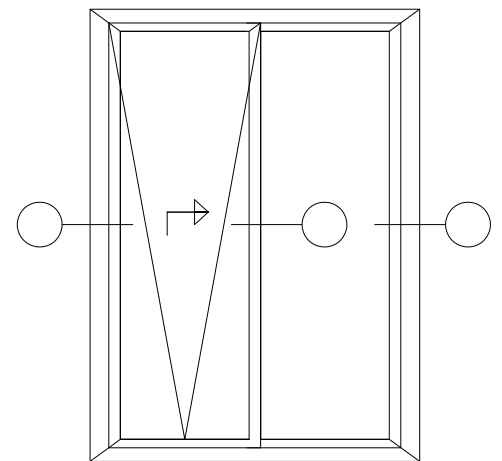

SECTION AT JAMBS

SERIES/GLAZING: TR-6 PH+

FRAME TYPE: PH+

REINFORCEMENT: FULLY REINFORCED

SCALE: 6" = 1'-0"