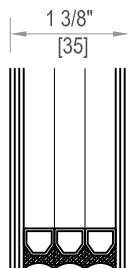

ALL GLAZING OPTIONS

TYROL STANDARD

TYROL PH+

3-SERIES

ARGON FILL

NOT AVAILABLE

5 OR 6-SERIES

ARGON FILL

7-SERIES

KRYPTON FILL

9 OR 11-SERIES

KRYPTON FILL

SCALE: NTS

TILT GLIDE DOOR WITH NAILING FIN AND ANCHOR BRACKET

NAILING FIN

ANCHOR BRACKET

SCALE: NTS

SECTION AT HEAD AND SILL

SERIES/GLAZING: TR-6

FRAME TYPE: STD

REINFORCEMENT: FULLY REINFORCED

SCALE: 6" = 1'-0"

SECTION AT JAMBS

SERIES/GLAZING: TR-6

FRAME TYPE: STD

REINFORCEMENT: FULLY REINFORCED

SCALE: 6" = 1'-0"

SECTION AT HEAD AND SILL

SERIES/GLAZING: TR-6 PH+

FRAME TYPE: PH+

REINFORCEMENT: FULLY REINFORCED

SCALE: 6" = 1'-0"