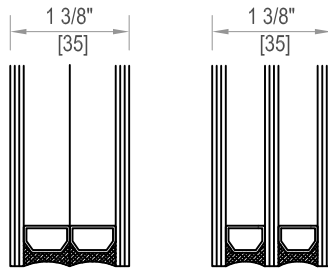

7-SERIES

KRYPTON FILL

9 OR 11-SERIES

KRYPTON FILL

SCALE: NTS

TILT GLIDE DOOR WITH NAILING FIN AND ANCHOR BRACKET

NAILING FIN

ANCHOR BRACKET

SCALE: NTS

SECTION AT HEAD AND SILL

SERIES/GLAZING: TR-6

FRAME TYPE: STD

REINFORCEMENT: FULLY REINFORCED

SCALE: 6" = 1'-0"

SECTION AT JAMBS

SERIES/GLAZING: TR-6

FRAME TYPE: STD

REINFORCEMENT: FULLY REINFORCED

SCALE: 6" = 1'-0"

SECTION AT HEAD AND SILL

SERIES/GLAZING: TR-6 PH+

FRAME TYPE: PH+

REINFORCEMENT: FULLY REINFORCED

SCALE: 6" = 1'-0"

SECTION AT JAMBS

SERIES/GLAZING: TR-6 PH+

FRAME TYPE: PH+

REINFORCEMENT: FULLY REINFORCED

SCALE: 6" = 1'-0"