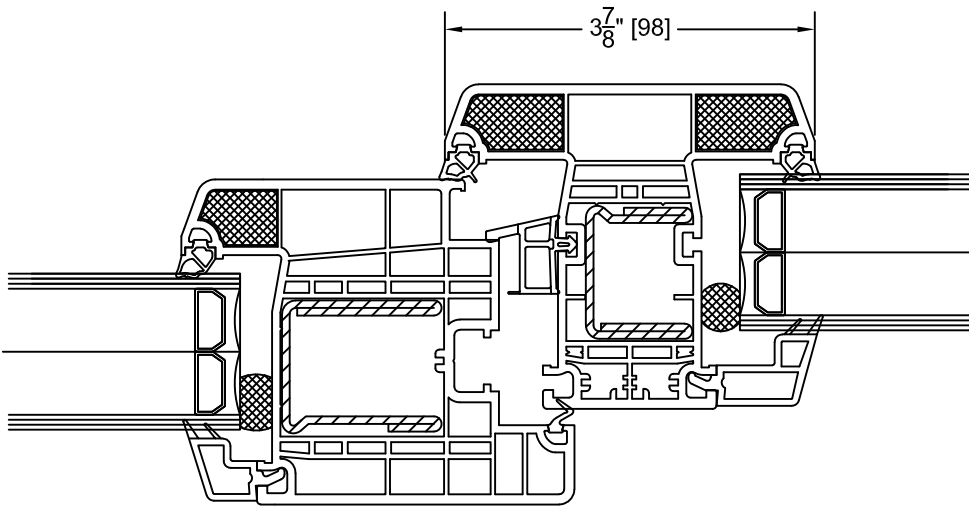

SCALE: NTS

SECTION AT HEAD AND SILL

SERIES/GLAZING: TR-6

FRAME TYPE: STD

REINFORCEMENT: FULLY REINFORCED

SCALE: 6" = 1'-0"

SECTION AT JAMBS

SERIES/GLAZING: TR-6

FRAME TYPE: STD

REINFORCEMENT: FULLY REINFORCED

SCALE: 6" = 1'-0"

SECTION AT HEAD AND SILL

SERIES/GLAZING: TR-6 PH+

FRAME TYPE: PH+

REINFORCEMENT: FULLY REINFORCED

SCALE: 6" = 1'-0"

SECTION AT JAMBS

SERIES/GLAZING: TR-6 PH+

FRAME TYPE: PH+

REINFORCEMENT: FULLY REINFORCED

SCALE: 6" = 1'-0"