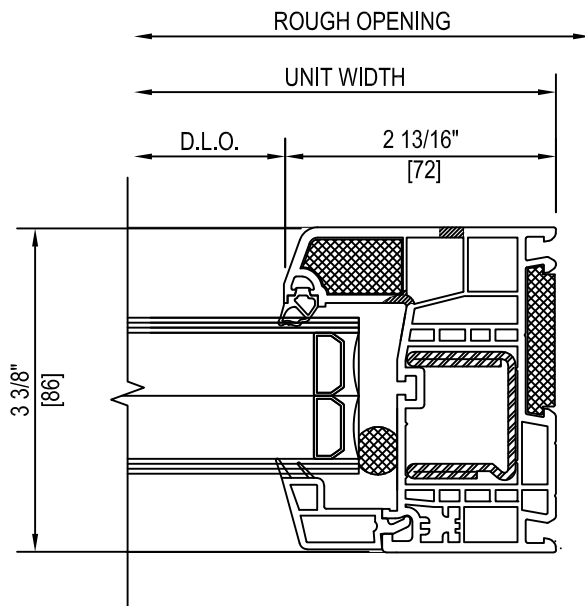

SCALE: NTS

SECTION AT HEAD AND SILL

SERIES/GLAZING: TR-6

FRAME TYPE: STD

REINFORCEMENT: FULLY REINFORCED

SCALE: 6" = 1'-0"

SECTION AT JAMBS

SERIES/GLAZING: TR-6

FRAME TYPE: STD

REINFORCEMENT: FULLY REINFORCED

SCALE: 6" = 1'-0"

SECTION AT HEAD AND SILL

SERIES/GLAZING: TR-6 PH+

FRAME TYPE: PH+

REINFORCEMENT: FULLY REINFORCED

SCALE: 6" = 1'-0"

SECTION AT JAMBS

SERIES/GLAZING: TR-6 PH+

FRAME TYPE: PH+

REINFORCEMENT: FULLY REINFORCED

SCALE: 6" = 1'-0"