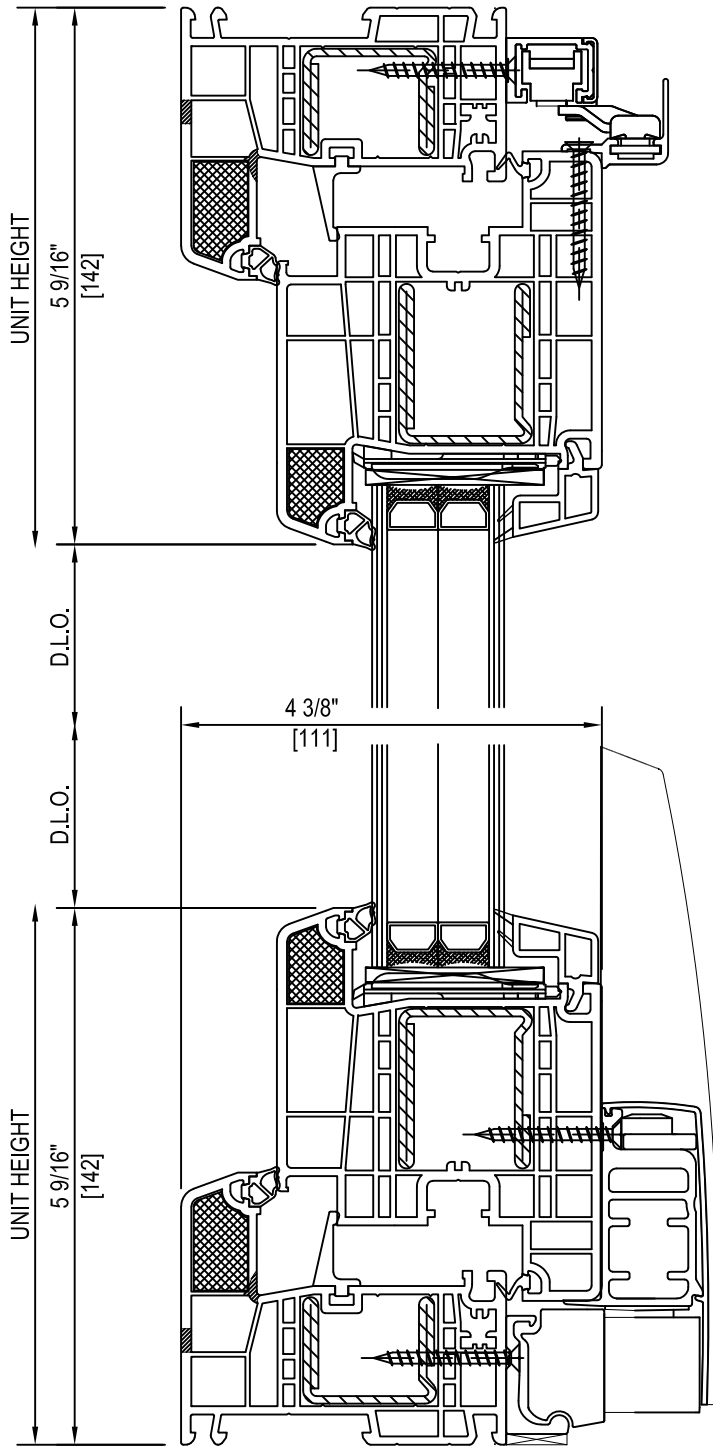

7-SERIES

KRYPTON FILL

9 OR 11-SERIES

KRYPTON FILL

SCALE: NTS

TILT GLIDE DOOR WITH NAILING FIN AND ANCHOR BRACKET

NAILING FIN

ANCHOR BRACKET

SCALE: NTS

SECTION AT HEAD AND SILL

SERIES/GLAZING: TR-6

FRAME TYPE: STD

REINFORCEMENT: FULLY REINFORCED

SCALE: 6" = 1'-0"

SECTION AT JAMBS

SERIES/GLAZING: TR-6

FRAME TYPE: STD

REINFORCEMENT: FULLY REINFORCED

SCALE: 6" = 1'-0"

SECTION AT HEAD AND SILL

SERIES/GLAZING: TR-6 PH+

FRAME TYPE: PH+

REINFORCEMENT: FULLY REINFORCED

SCALE: 6" = 1'-0"