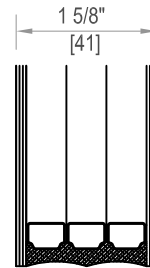

7-SERIES

KRYPTON FILL

9 OR 11-SERIES

KRYPTON FILL

SCALE: NTS

TILT GLIDE DOOR WITH NAILING FIN AND ANCHOR BRACKET

NAILING FIN

ANCHOR BRACKET

SCALE: NTS

SECTION AT HEAD AND SILL

SERIES/GLAZING: TR-6

FRAME TYPE: STD

REINFORCEMENT: FULLY REINFORCED

SCALE: 6" = 1'-0"

SECTION AT JAMBS

SERIES/GLAZING: TR-6

FRAME TYPE: STD

REINFORCEMENT: FULLY REINFORCED

SCALE: 6" = 1'-0"

SECTION AT HEAD AND SILL

SERIES/GLAZING: TR-6 PH+

FRAME TYPE: PH+

REINFORCEMENT: FULLY REINFORCED

SCALE: 6" = 1'-0"