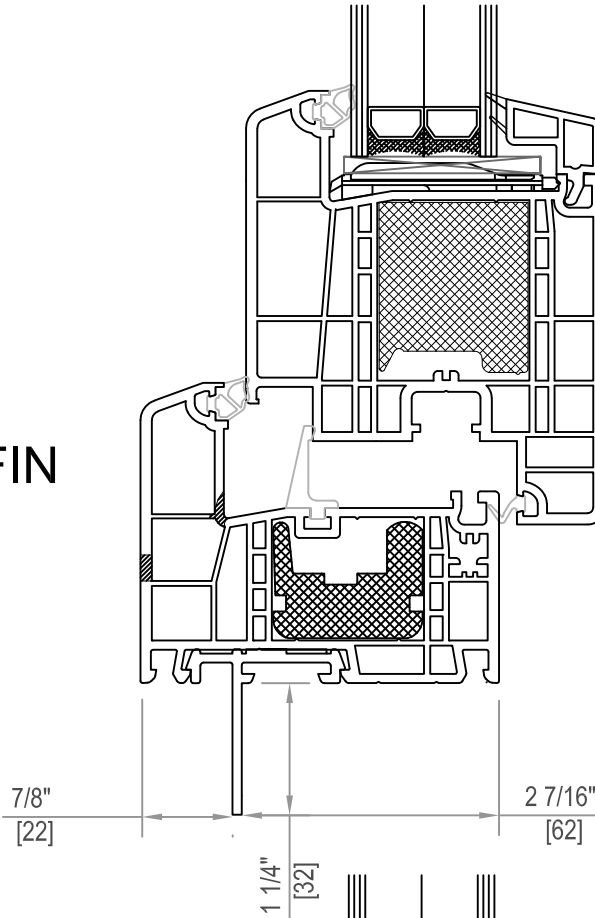

7-SERIES

KRYPTON FILL

9 OR 11-SERIES

KRYPTON FILL

SCALE: NTS

TILT GLIDE DOOR WITH NAILING FIN AND ANCHOR BRACKET

NAILING FIN

ANCHOR BRACKET

SCALE: NTS

SECTION AT HEAD AND SILL

SERIES/GLAZING: TR-6

FRAME TYPE: STD

REINFORCEMENT: FULLY REINFORCED

SCALE: 6" = 1'-0"

SECTION AT JAMBS

SERIES/GLAZING: TR-6

FRAME TYPE: STD

REINFORCEMENT: FULLY REINFORCED

SCALE: 6" = 1'-0"

SECTION AT HEAD AND SILL

SERIES/GLAZING: TR-6 PH+

FRAME TYPE: PH+

REINFORCEMENT: FULLY REINFORCED

SCALE: 6" = 1'-0"