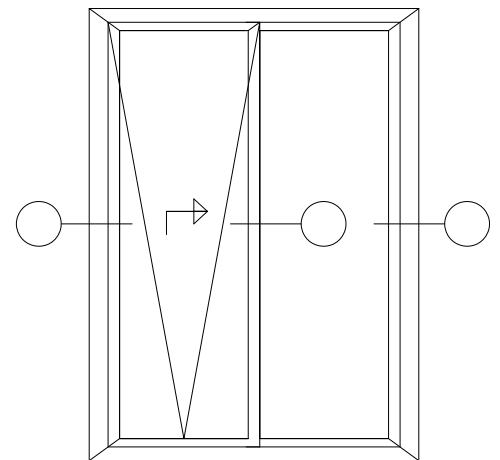

SCALE: NTS

SECTION AT HEAD AND SILL

SERIES/GLAZING: TR-6

FRAME TYPE: STD

REINFORCEMENT: FULLY REINFORCED

SCALE: 6" = 1'-0"

SECTION AT JAMBS

SERIES/GLAZING: TR-6

FRAME TYPE: STD

REINFORCEMENT: FULLY REINFORCED

SCALE: 6" = 1'-0"

SECTION AT HEAD AND SILL

SERIES/GLAZING: TR-6 PH+

FRAME TYPE: PH+

REINFORCEMENT: FULLY REINFORCED

SCALE: 6" = 1'-0"