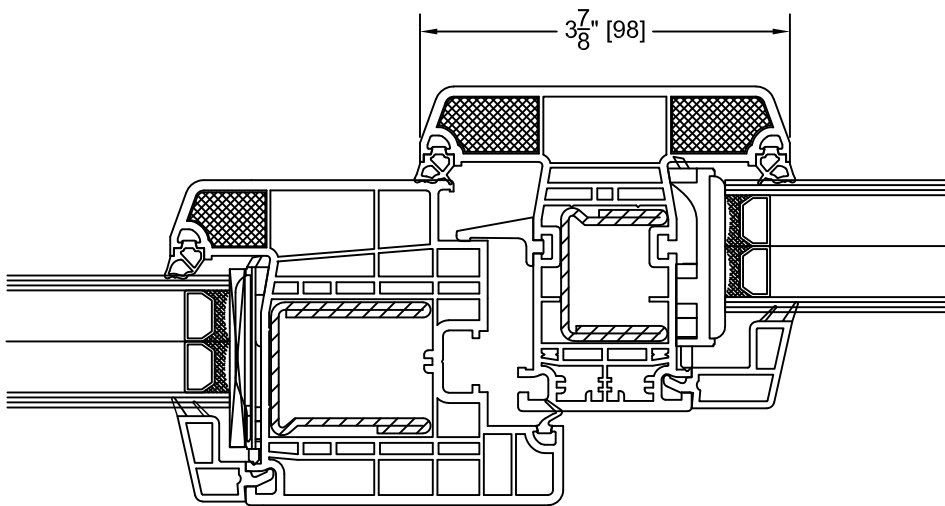

SCALE: NTS

SECTION AT HEAD AND SILL

SERIES/GLAZING: TR-6

FRAME TYPE: STD

REINFORCEMENT: FULLY REINFORCED

SCALE: 6" = 1'-0"

SECTION AT JAMBS

SERIES/GLAZING: TR-6

FRAME TYPE: STD

REINFORCEMENT: FULLY REINFORCED

SCALE: 6" = 1'-0"

SECTION AT HEAD AND SILL

SERIES/GLAZING: TR-6 PH+

FRAME TYPE: PH+

REINFORCEMENT: FULLY REINFORCED

SCALE: 6" = 1'-0"