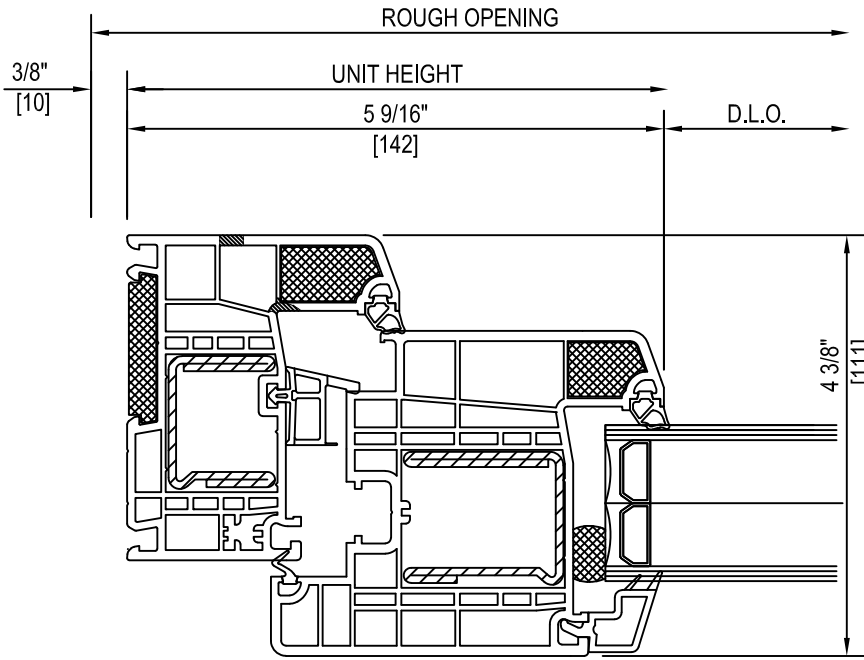

FRAME TYPE: STD

REINFORCEMENT: FULLY REINFORCED

SCALE: 6" = 1'-0"

SECTION AT HEAD AND SILL

SERIES/GLAZING: TR-6 PH+

FRAME TYPE: PH+

REINFORCEMENT: FULLY REINFORCED

SCALE: 6" = 1'-0"

SECTION AT JAMBS

SERIES/GLAZING: TR-6 PH+

FRAME TYPE: PH+

REINFORCEMENT: FULLY REINFORCED

SCALE: 6" = 1'-0"