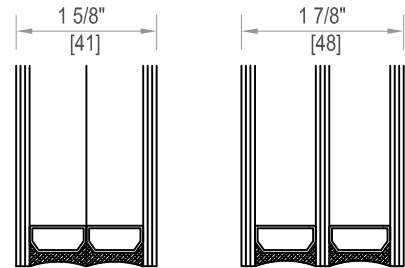

7-SERIES

KRYPTON FILL

9 OR 11-SERIES

KRYPTON FILL

SCALE: NTS

TILT GLIDE DOOR WITH NAILING FIN AND ANCHOR BRACKET

NAILING FIN

ANCHOR BRACKET

SCALE: NTS

SECTION AT HEAD AND SILL

SERIES/GLAZING: TR-6

FRAME TYPE: STD

REINFORCEMENT: FULLY REINFORCED

SCALE: 6" = 1'-0"

SECTION AT JAMBS

SERIES/GLAZING: TR-6

FRAME TYPE: STD

REINFORCEMENT: FULLY REINFORCED

SCALE: 6" = 1'-0"

SECTION AT HEAD AND SILL

SERIES/GLAZING: TR-6 PH+

FRAME TYPE: PH+

REINFORCEMENT: FULLY REINFORCED

SCALE: 6" = 1'-0"

SECTION AT JAMBS

SERIES/GLAZING: TR-6 PH+

FRAME TYPE: PH+

REINFORCEMENT: FULLY REINFORCED

SCALE: 6" = 1'-0"