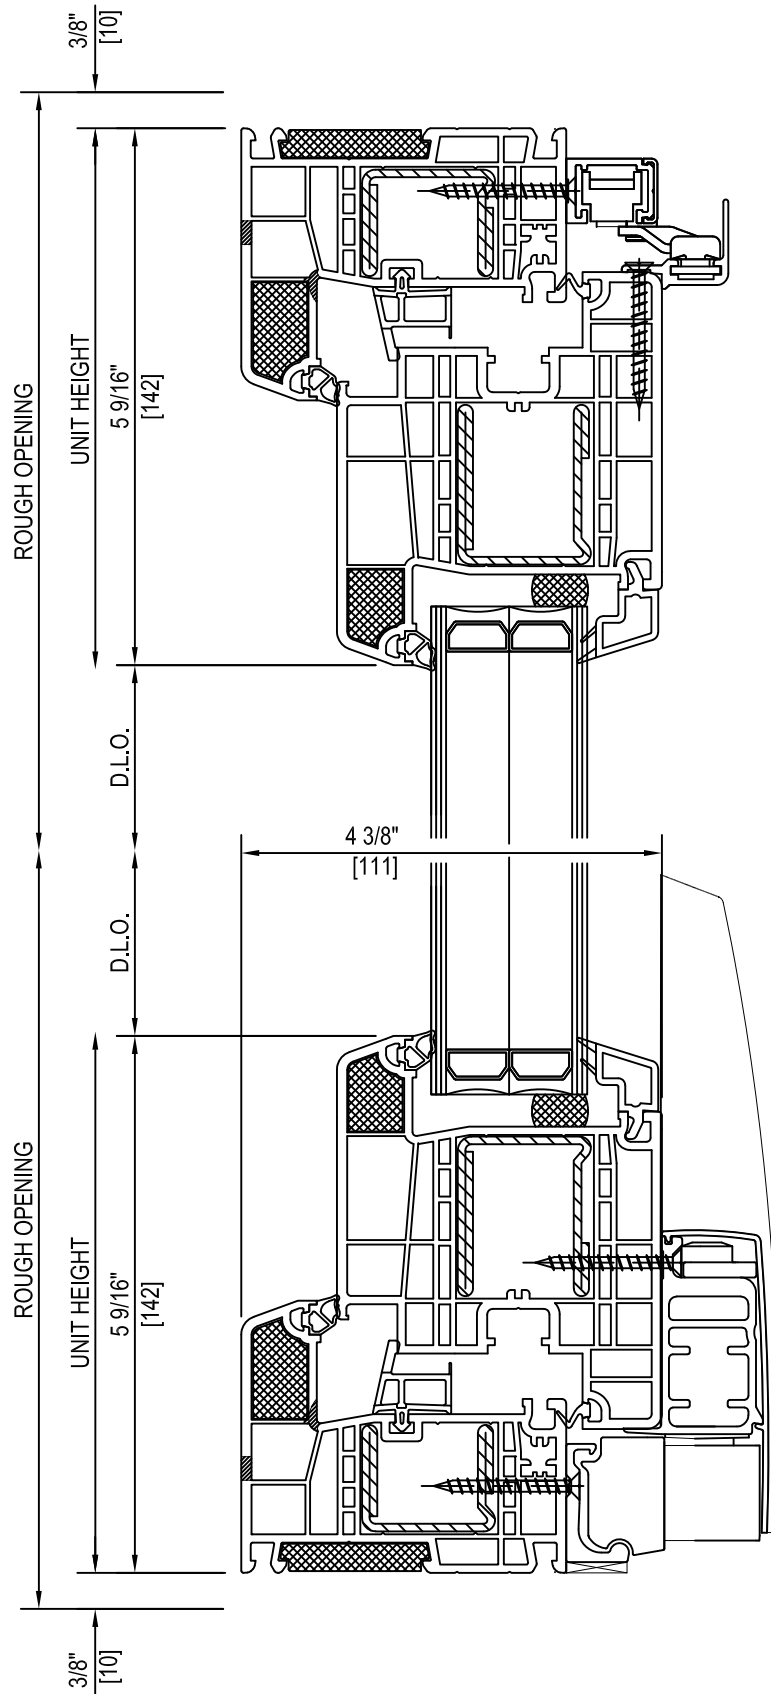

SCALE: NTS

SECTION AT HEAD AND SILL

SERIES/GLAZING: TR-6

FRAME TYPE: STD

REINFORCEMENT: FULLY REINFORCED

SCALE: 6" = 1'-0"

SECTION AT JAMBS

SERIES/GLAZING: TR-6

FRAME TYPE: STD

REINFORCEMENT: FULLY REINFORCED

SCALE: 6" = 1'-0"

SECTION AT HEAD AND SILL

SERIES/GLAZING: TR-6 PH+

FRAME TYPE: PH+

REINFORCEMENT: FULLY REINFORCED

SCALE: 6" = 1'-0"

SECTION AT JAMBS

SERIES/GLAZING: TR-6 PH+

FRAME TYPE: PH+

REINFORCEMENT: FULLY REINFORCED

SCALE: 6" = 1'-0"