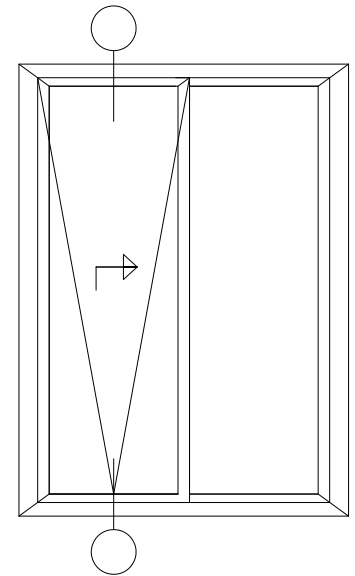

SCALE: NTS

SECTION AT HEAD AND SILL

SERIES/GLAZING: TR-6

FRAME TYPE: STD

REINFORCEMENT: FULLY REINFORCED

SCALE: 6" = 1'-0"

SECTION AT JAMBS

SERIES/GLAZING: TR-6

FRAME TYPE: STD

REINFORCEMENT: FULLY REINFORCED

SCALE: 6" = 1'-0"

SECTION AT HEAD AND SILL

SERIES/GLAZING: TR-6 PH+

FRAME TYPE: PH+

REINFORCEMENT: FULLY REINFORCED

SCALE: 6" = 1'-0"

SECTION AT JAMBS

SERIES/GLAZING: TR-6 PH+

FRAME TYPE: PH+

REINFORCEMENT: FULLY REINFORCED

SCALE: 6" = 1'-0"