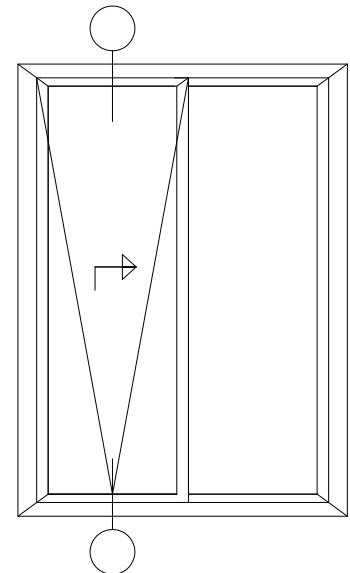

7-SERIES

KRYPTON FILL

9 OR 11-SERIES

KRYPTON FILL

SCALE: NTS

TILT GLIDE DOOR WITH NAILING FIN AND ANCHOR BRACKET

NAILING FIN

ANCHOR BRACKET

SCALE: NTS

SECTION AT HEAD AND SILL

SERIES/GLAZING: TR-6

FRAME TYPE: STD

REINFORCEMENT: FULLY REINFORCED

SCALE: 6" = 1'-0"

SECTION AT JAMBS

SERIES/GLAZING: TR-6

FRAME TYPE: STD

REINFORCEMENT: FULLY REINFORCED

SCALE: 6" = 1'-0"

SECTION AT HEAD AND SILL

SERIES/GLAZING: TR-6 PH+

FRAME TYPE: PH+

REINFORCEMENT: FULLY REINFORCED

SCALE: 6" = 1'-0"