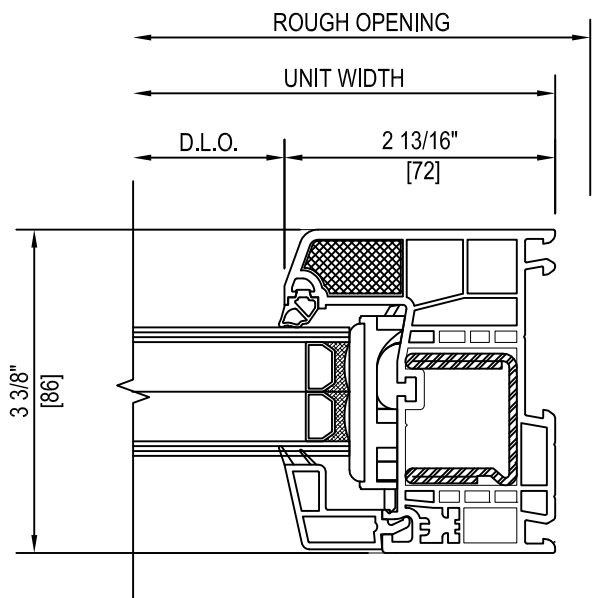

SCALE: NTS

SECTION AT HEAD AND SILL

SERIES/GLAZING: TR-6

FRAME TYPE: STD

REINFORCEMENT: FULLY REINFORCED

SCALE: 6" = 1'-0"

SECTION AT JAMBS

SERIES/GLAZING: TR-6

FRAME TYPE: STD

REINFORCEMENT: FULLY REINFORCED

SCALE: 6" = 1'-0"

SECTION AT HEAD AND SILL

SERIES/GLAZING: TR-6 PH+

FRAME TYPE: PH+

REINFORCEMENT: FULLY REINFORCED

SCALE: 6" = 1'-0"

SECTION AT JAMBS

SERIES/GLAZING: TR-6 PH+

FRAME TYPE: PH+

REINFORCEMENT: FULLY REINFORCED

SCALE: 6" = 1'-0"